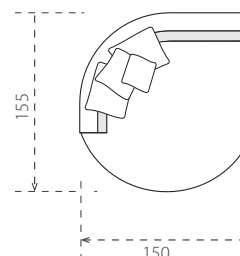

### Disclaimer

all specs are raw size only,  
allow 1 - 2cm for foam & padding.

REVERSIBLE CUSHION

COLOUR OPTION

DIMENSIONS

**Round chaise (LHF) + 3 seater (RHF)**

Scatters included - 7 Lrg + 2 Sml

**3.5 seater (RHF)**

Scatters included - 4 Lrg + 1 Sml

**Round chaise (LHF) + 2.5 seater (RHF)**

Scatters included - 6 Lrg + 2 Sml

**3 seater (RHF)**

Scatters included - 3 Lrg + 1 Sml

**Round chaise (LHF) + 2 seater (RHF)**

Scatters included - 5 Lrg + 2 Sml

**2.5 seater (RHF)**

Scatters included - 2 Lrg + 1 Sml

**Round chaise (LHF)**

Scatters included - 3 Lrg + 1 Sml

All configurations available in standard and mirror-image orientations