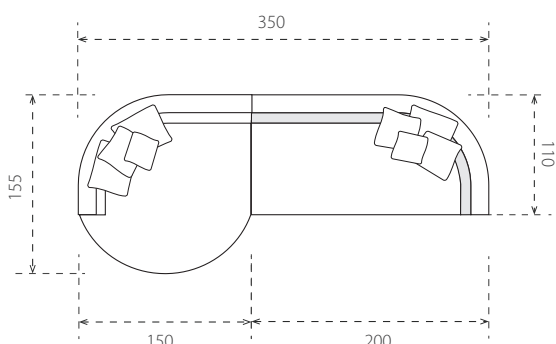

### Disclaimer

all specs are raw size only,  
allow 1 - 2cm for foam & padding.

REVERSIBLE CUSHION

COLOUR OPTION

DIMENSIONS

**Round chaise (LHF) + 3 seater (RHF)**

Scatters included - 7 Lrg + 2 Sml

**3.5 seater (RHF)**

Scatters included - 4 Lrg + 1 Sml

**Round chaise (LHF) + 2.5 seater (RHF)**

Scatters included - 6 Lrg + 2 Sml

**3 seater (RHF)**

Scatters included - 3 Lrg + 1 Sml

**Round chaise (LHF) + 2 seater (RHF)**

Scatters included - 5 Lrg + 2 Sml

**2.5 seater (RHF)**

Scatters included - 2 Lrg + 1 Sml