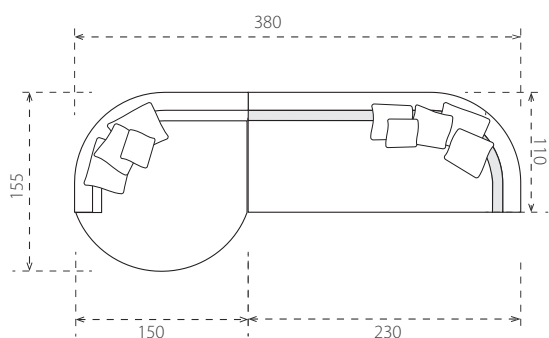

## SPECS

|                        |       |
|------------------------|-------|
| SEAT DEPTH             | 80 cm |
| SEAT HEIGHT (INCL LEG) | 45 cm |
| BACK FRAME             | 70 cm |
| ARM FRONT / BACK       | 70 cm |
| KICKBOARD              | 19 cm |
| LEG                    | 5 cm  |

### Disclaimer

all specs are raw size only,  
allow 1 - 2cm for foam & padding.

REVERSIBLE CUSHION

COLOUR OPTION

DIMENSIONS

**Round chaise (LHF) + 3 seater (RHF)**

Scatters included - 7 Lrg + 2 Sml

**3.5 seater (RHF)**

Scatters included - 4 Lrg + 1 Sml

**Round chaise (LHF) + 2.5 seater (RHF)**