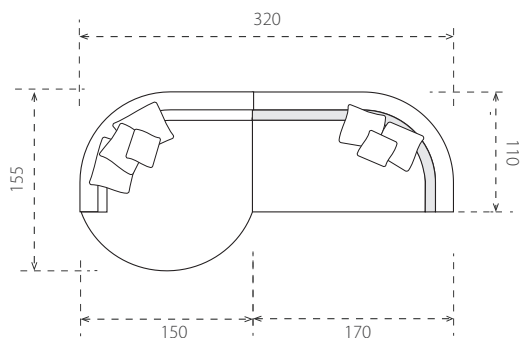

### Disclaimer

all specs are raw size only,  
allow 1 - 2cm for foam & padding.

REVERSIBLE CUSHION

COLOUR OPTION

DIMENSIONS

**Round chaise (LHF) + 3 seater (RHF)**

Scatters included - 7 Lrg + 2 Sml

**3.5 seater (RHF)**

Scatters included - 4 Lrg + 1 Sml

**Round chaise (LHF) + 2.5 seater (RHF)**

Scatters included - 6 Lrg + 2 Sml

**3 seater (RHF)**

Scatters included - 3 Lrg + 1 Sml

**Round chaise (LHF) + 2 seater (RHF)**

Scatters included - 5 Lrg + 2 Sml

**2.5 seater (RHF)**

Scatters included - 2 Lrg + 1 Sml