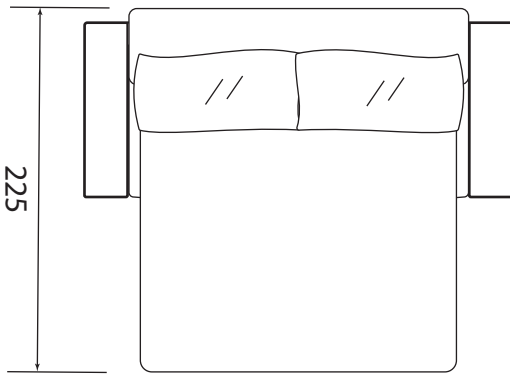

MATTRESS OPTIONS

4" Innerspring Mattress

Compact, traditional spring mattress offering fundamental support and durability for residential use.

6" Latex Memory Foam Mattress

Six-inch, contouring latex and memory foam blend for enhanced sleep comfort.

6" Coolmax Gel Mattress

Advanced, three-layer gel mattress providing cool, reliable comfort for undisturbed sleep.

SIZE

QUEEN

Sofa	W 206	D 90	H 90
Mattress	W 152	D 182	

DOUBLE

Sofa	W 186	D 90	H 90
Mattress	W 132	D 182	

KING SINGLE

- Only available in 4 inch I/S or 6 inch Latex

Sofa	W 146	D 90	H 90
Mattress	W 88	D 182	

SINGLE

- Only available in 4 inch I/S

Sofa	W 106	D 90	H 90
Mattress	W 64	D 177	

Disclaimer

- * all specs are raw size only,
- * allow 1 - 2cm for foam & padding.

WITH 4 INCH MECHANISM

SPECS

SEAT DEPTH	71 cm
SEAT HEIGHT (INCL LEGS)	43 cm
BACK FRAME (INCL LEGS)	71 cm
ARM HEIGHT (INCL LEGS)	60 cm
KICKBOARD	24 cm
LEG	4 cm

WITH 6 INCH MECHANISM

SPECS

SEAT DEPTH	66 cm
SEAT HEIGHT (INCL LEGS)	49 cm
BACK FRAME (INCL LEGS)	77 cm
ARM HEIGHT (INCL LEG)	65 cm
KICKBOARD	24 cm
LEG	10 cm