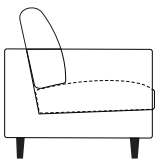

## SIDEVIEW

## SPECS

SEAT DEPTH	68 cm
SEAT HEIGHT (INCL LEG)	54 cm
BACK FRAME	50 cm
ARM FRONT / BACK	50/50 cm
KICKBOARD	9 cm
LEG	18 cm

**Disclaimer**  
all specs are raw size only,  
allow 1 - 2cm for foam & padding.

## FEATURES

FRAME	Kiln dried plantation timber	10 years
SEAT SUSPENSION	Machine Tensioned Webbing	10 years
SEAT FOAM	Dunlop Luxury (memory) deluxe	10 years
BACK CUSHION	Polyester and Cotton mixed	12 months
SEWING	Double stitching	12 months
LEGS	Pine timber (refer to MUL stain board)	N/A

## DIMENSIONS

**3.5 Seater**  
W 230 D 97 H 89

**2.5 Seater**  
W 160 D 97 H 89

**1.5 Seater**  
W 90 D 97 H 89

**3 Seater**  
W 200 D 97 H 89

**2 Seater**  
W 140 D 97 H 89

**Chair**  
W 80 D 97 H 89

Available in sofa, chaise, modular and customise sizes, contact us for more information